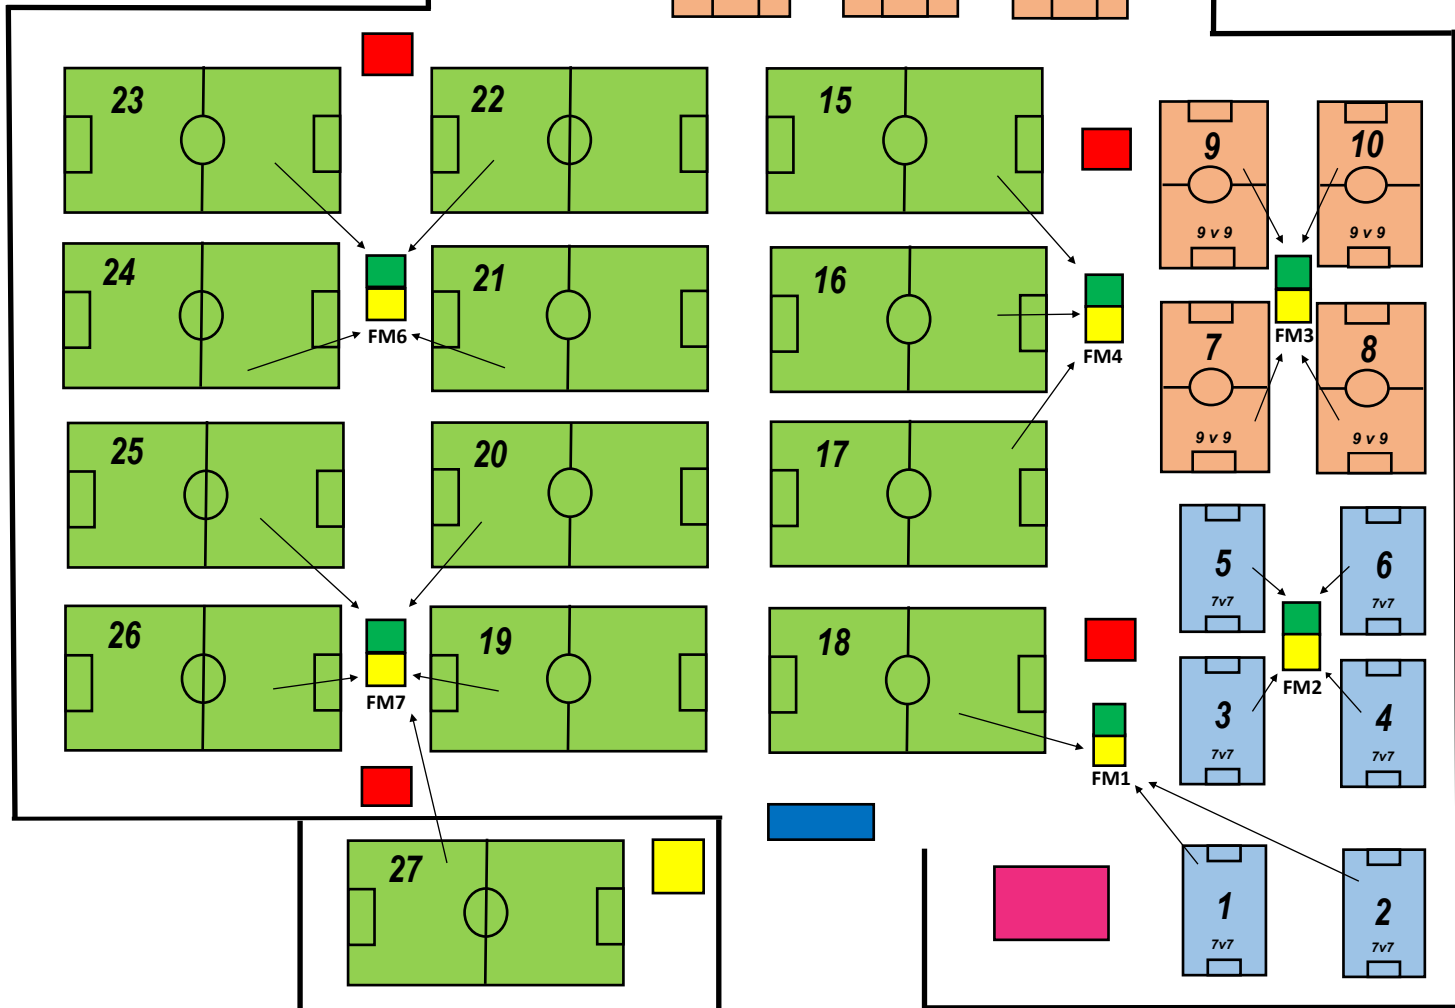

ATTACK SUMMER CLASSIC

August 19 - 20, 2023
SoCal Sports Complex

- Field Marshal
- Referee Tent
- Trainer First/Aid
- Main Check In
- Awards Area/
Game Truck

Parking