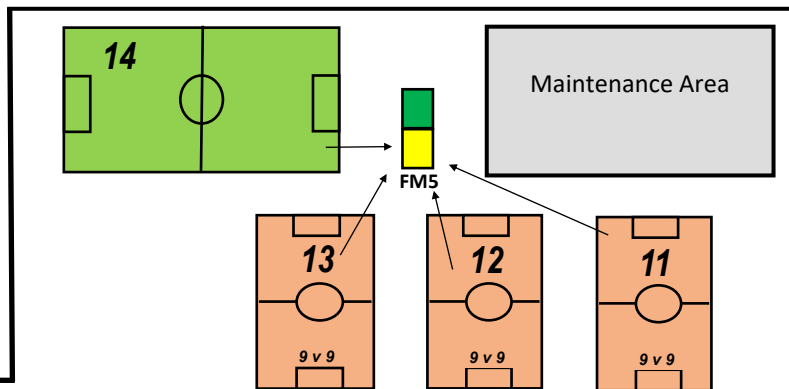

ATTACK SUMMER CLASSIC

August 19 - 20, 2023
SoCal Sports Complex

- Field Marshal
- Referee Tent
- Trainer First/Aid
- Main Check In
- Awards Area/
Game Truck

Parking